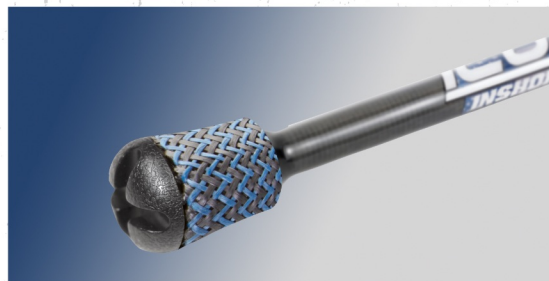

Cashion Fishing Rods are truly **performance for everyone.**

ICON INSHORE SERIES

ICON SALT FINESSE SERIES

ICON Inshore Features:

- Made in America
- Saltwater grade components
- Blanks utilize a proprietary engineered epoxy and are unsanded and protected by an epoxy encapsulation that are set apart by their distinguished look. As soon as you experience a Cashion blank, you will feel the difference
- K-Frame #6 tangle-free guides with Zirconium inserts designed for saltwater conditions, braided line, casting distance, and knot clearance.
- High quality graphite reel seat with EVA foregrip and locking nut grip, keeping the threads hidden and maximizing comfort
- Dropshot style hook keeper for fast and efficient lure removal
- NEW, proprietary Hybrid Gimbal Butt for stand-up rod holders
- Lifetime warranty