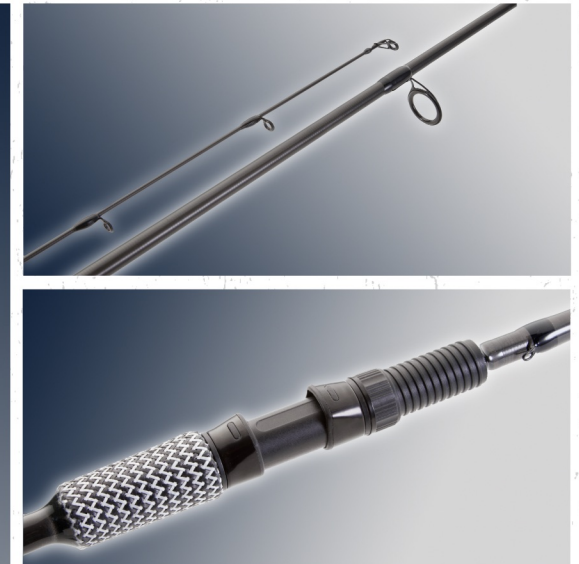

CORE Spinning Features:

- Made in America
- Blanks designed with Interface Bonding (AIB) - AIB is a combination of mechanical and additive technology to create ultra high bond strength at the interface of carbon fiber and epoxy matrix
- Energy Dissipation Jacket (EDJ) - added layer of protection wrapped around the carbon fiber
- Standard modulus carbon fiber for perfect mix of sensitivity and durability
- Conventional #6 size running guides for easy knot clearance
- Dropshot style hook keeper for fast and efficient lure removal
- Down locking reel seat for easy hand-to-blank contact
- Carbon fiber/fiberglass grips for increased sensitivity and durability
- 5 year warranty

CORE Panfish Features:

- Made in America
- Ultra-light blank design for dock shooting or casting crappie jigs
- Maximum sensitivity to feel the slightest bite
- Blanks designed with Interface Bonding (AIB) - AIB is a combination of mechanical and additive technology to create ultra high bond strength at the interface of carbon fiber and epoxy matrix
- Energy Dissipation Jacket (EDJ) - added layer of protection wrapped around the carbon fiber
- Conventional #6 size running guides for easy knot clearance
- Dropshot style hook keeper for fast and efficient lure removal
- Down locking American Tackle reel seat for easy hand-to-blank contact
- Carbon fiber/fiberglass grips for increased sensitivity and durability
- 5 year warranty