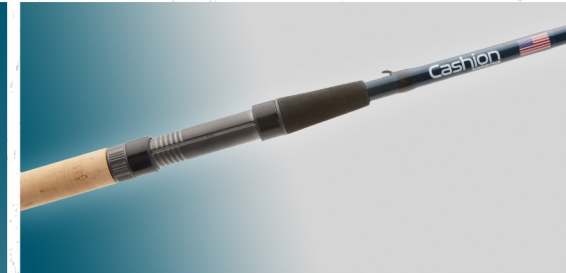

- Made in America
- Conventional #6 stainless steel, engineered ceramic guides designed for saltwater conditions, braid line, casting distance, and knot clearance
- Blanks designed with Interface Bonding (AIB) - AIB is a combination of mechanical and additive technology to create ultra-high bond strength at the interface of carbon fiber and epoxy matrix
- Energy Dissipation Jacket (EDJ) - added layer of protection wrapped around the carbon fiber
- Standard modulus carbon fiber for a perfect mix of sensitivity and durability
- Dropshot style hook keeper for fast and efficient lure removal
- Down locking reel seat for easy hand-to-blank contact
- NEW, proprietary Hybrid Gimbal Butt for stand-up rod holders
- 5 year warranty

ELEMENT Series Features:

- Made in America
- Most affordable American made inshore rod on the market
- Full cork rear grip for comfort and traditional feel
- Tapered EVA foam foregrip provides comfort when fishing larger baits
- Stainless steel, engineered ceramic guides designed for braid, saltwater conditions, casting distance and knot clearance
- Gorgeous matte blue finish
- CR4r raw finish blank designed for sensitivity and durability
- Dropshot style hook keeper for fast and efficient lure removal
- 1 year warranty